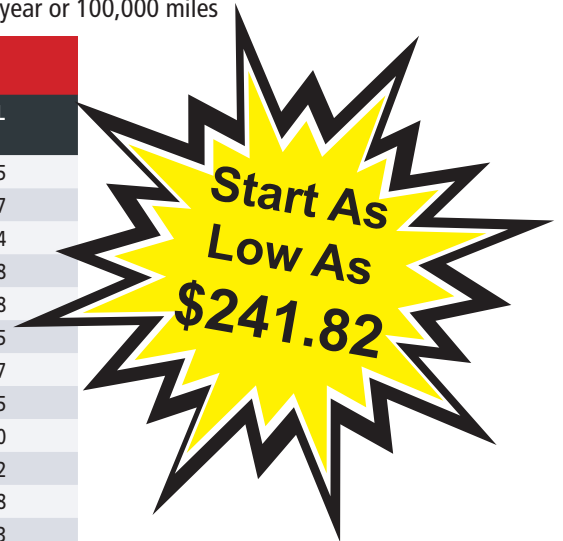

Midland Part No.	Reference Number	Application	SPECIAL PRICE
FW1265875	1265875	CATERPILLAR® 3116 / 3126	$250.45
FW4P8515	4P8515	CATERPILLAR 3176, C10, C12, C13	587.27
FW9Y9311	9Y9311 / 9L6392	CATERPILLAR 3208	246.14
FW4P4613	4P4613	CATERPILLAR 3306	614.68
FW4P4797	4P4797	CATERPILLAR 3406 / 3406E	458.18
FW2569653	2569653	CATERPILLAR C15,C16,C18	509.55
FW3921263	3921263	CUMMINS® 5.9L B Series	289.17
FW3922645	3922645	CUMMINS 8.3L C Series	286.35
FW3906807	3906807	CUMMINS 8.3L C Series	277.90
FW3912913	3912913	CUMMINS 8.3L C Series (Thin RG)	294.62
FW3016495	3016495	CUMMINS NT855	470.98
FW3071535	3021660 / 3071535	CUMMINS 855 / N14	362.73
FW3680922	3680922	CUMMINS ISX SIGNATURE 600	621.82
FW3042787	3042787	CUMMINS L10 / M11	441.96
FW3071615	3039230 / 3071615	CUMMINS L10 / M11	397.51
FW23509709	23507442 / 23509709	DETROIT® 60 Series	418.00
FW23514177	23514177	DETROIT 60 Series (Lightweight)	444.95
FW8922126	8922126	DETROIT 8.2L	415.51
FWE7HZ6375A	E7HZ6375A	FORD® 6.6 / 7.8	423.44
FW12552486	12552486	GM® 7.0L, 7.2L	475.00
FW12574404	12574404	GM 8.1L	361.14
FW1809144C91	1809144C91	IHC® 6.9/7.3	252.15
FW1818214C91	1818214C91	IHC 7.3 444E	302.74
FW1810855C93	1810855C93	IHC DT466	273.28
FW1821915C91	1821915C91	IHC DT466E	241.82
FW530GB3142	530GB3142	MACK® 675 / 676	457.73
FW530GB3145BM	530GB3145BM	MACK E-7	441.61
FW530GB3170	530GB3170	MACK TECH-E7 SRS	536.99
FW1843120C91	1843120C91	NAVISTAR® VT365 6.0L	349.76
FW20730056	20730056	VOLVO® VED12	531.97